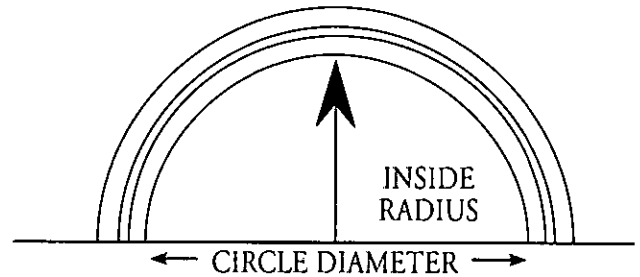

ORDERING
INFORMATION

CALL TOLL FREE
1-800-767-9442
www.carotrim.com

Ordering Pre-Formed Radius Casing

Radius Trim is pre-formed at the factory. DuraFlex is typically used in the radius area with matching wood casing used on the straight runs. We can also furnish straight runs if necessary.

Please provide the inside radius or the inside diameter when ordering trim for a true half circle.

For an Arch (or Eyebrow), provide the width and the rise in the center of the curved portion.

Elliptical curves require a template. The template may be drawn on paper or cardboard. **WOOD TEMPLATES ARE NOT NECESSARY.**