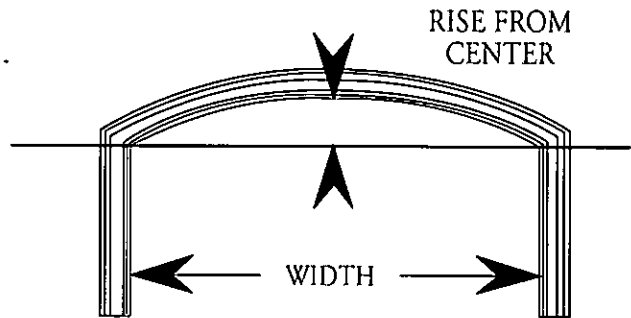

ORDERING
INFORMATION

CALL TOLL FREE
1-800-767-9442
www.carotrim.com

Ordering Pre-Formed Radius Casing

Radius Trim is pre-formed at the factory. DuraFlex is typically used in the radius area with matching wood casing used on the straight runs. We can also furnish straight runs if necessary.

Please provide the inside radius or the inside diameter when ordering trim for a true half circle.

For an Arch (or Eyebrow), provide the width and the rise in the center of the curved portion.

Elliptical curves require a template. The template may be drawn on paper or cardboard. **WOOD TEMPLATES ARE NOT NECESSARY.**